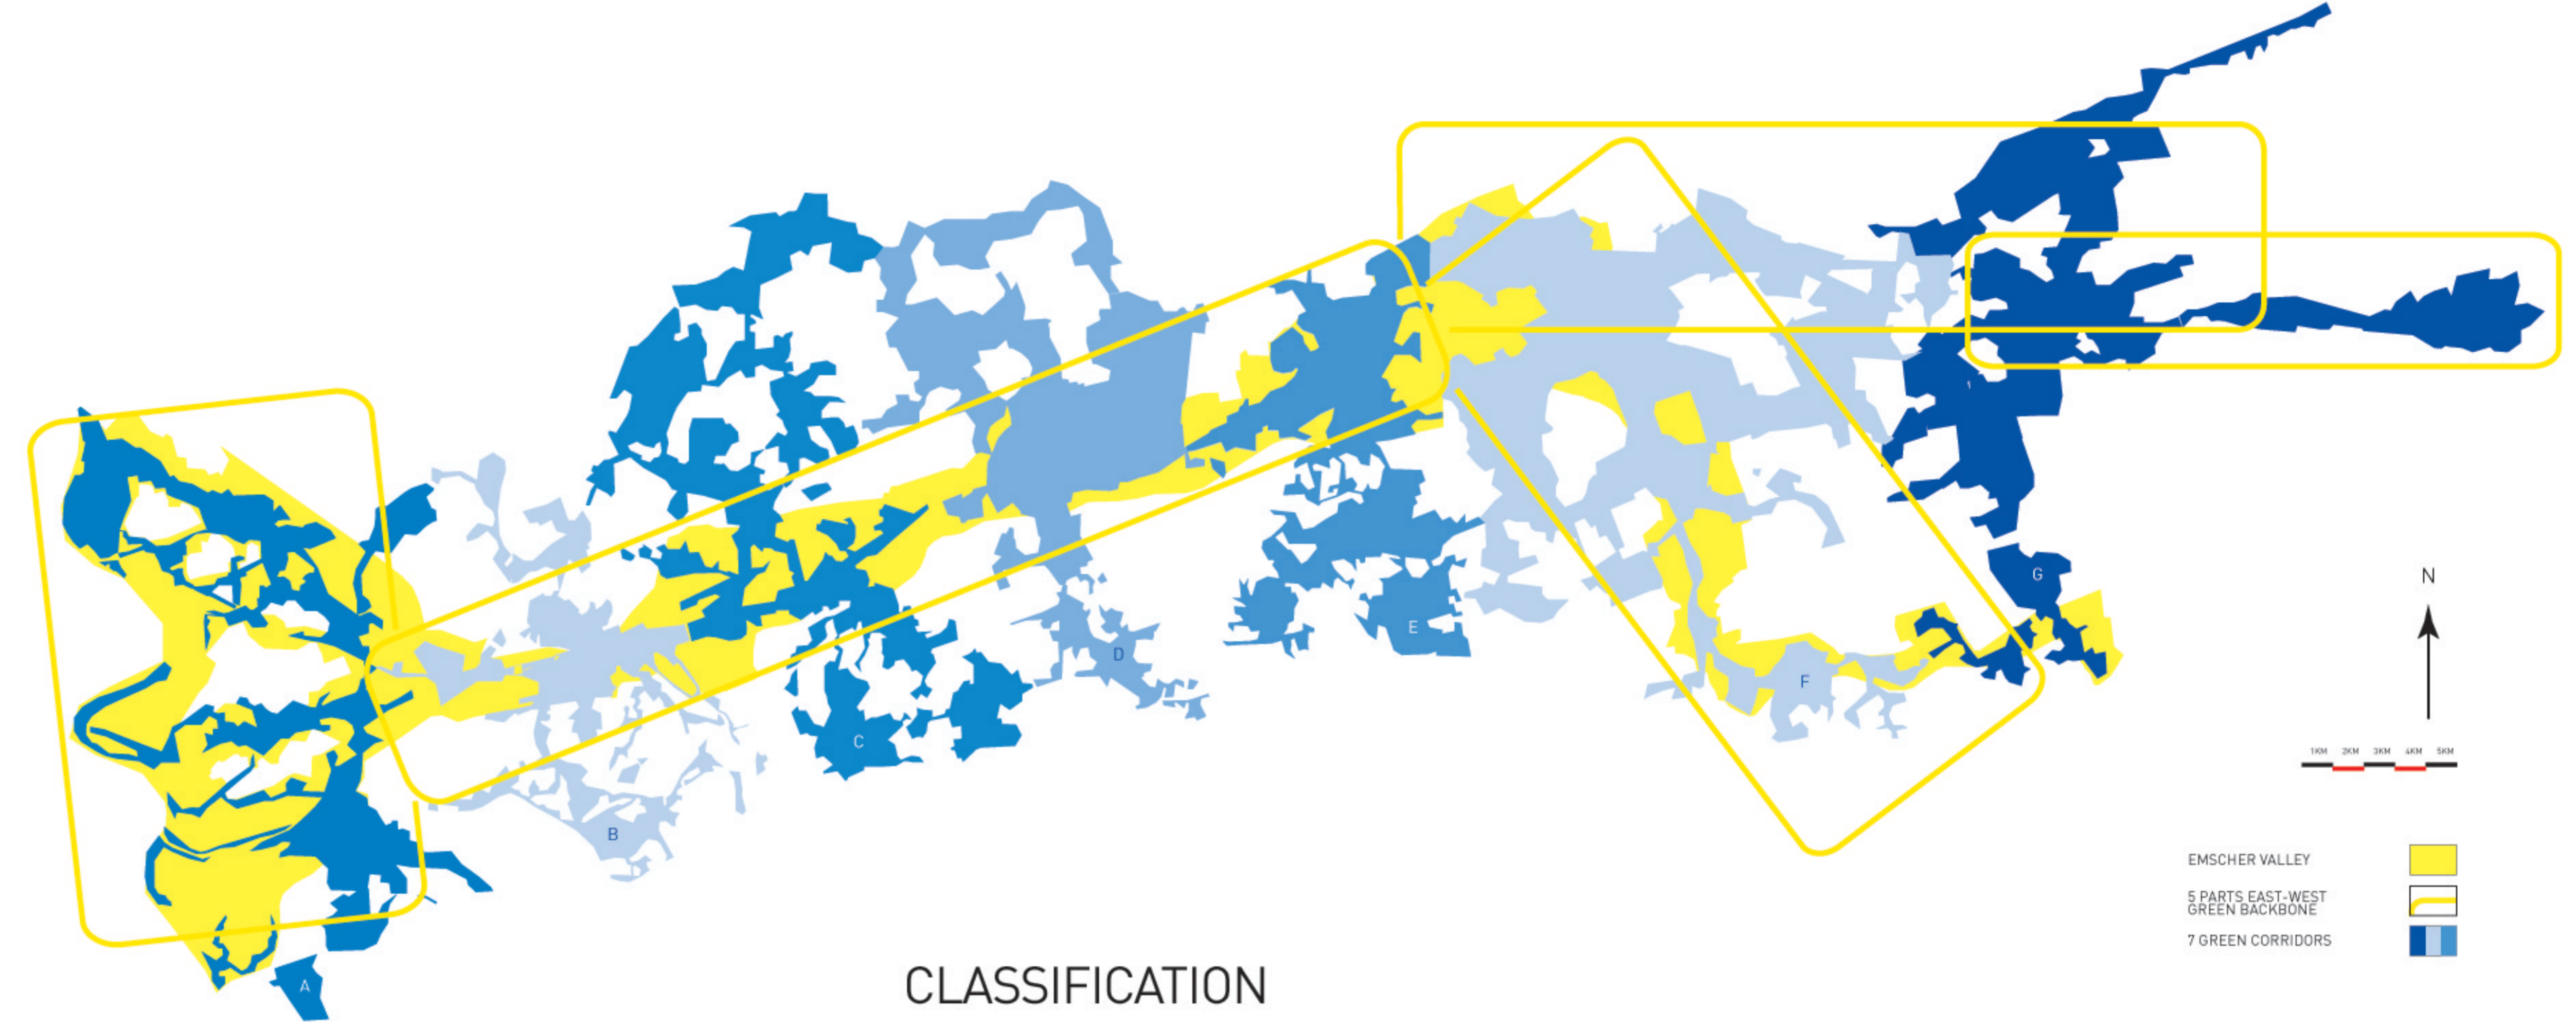

MODERATOR

RVR REGIONAL VERBAND RUHR

PARTICIPANTS

457 KM2 TOTAL GREEN AREA

7 REGIONAL GREEN CORRIDORS

EMSCHER TAL

EAST-WEST-GREEN BACKBONE DIVIDED INTO 5 AREAS

MASTER PLAN

EMSCHER LANDSCHAFTS PARK 2010

425 PROJECTS  
178 REALIZED 247 PLANNED

11 LEADING PROJECTS

137 km2 GREEN EXTENSIONS

320 km2 EXISTING GREEN

CLASSIFICATION

ACTION